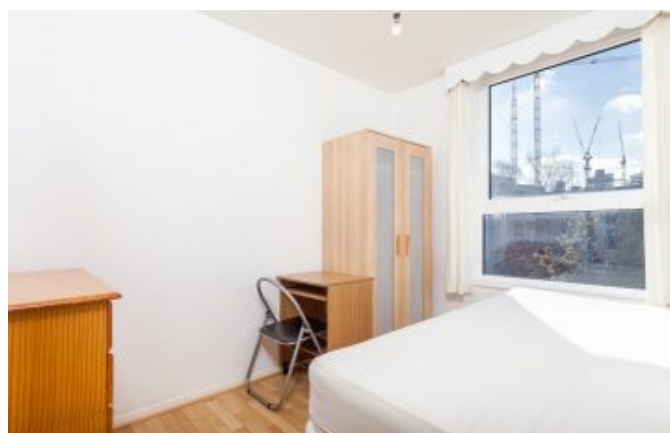

Lettings

1 Bedroom, Penfold Street, Edgware Road, London, NW8

FLATSHARE Bright single bedroom available in this four bedroom maisonette, sharing a good sized eat-in kitchen with living area, 3 piece bathroom and separate WC. Fantastic central location within walking distance of Oxford Street & the West End. Nearest stations are Marylebone and Edgware Road.

Details:

Bedrooms:1
Bathrooms:1
Kitchens:1

ENQUIRIES:

Lettings Department
email@manoliahomes.co.uk

Price: £650 pcm