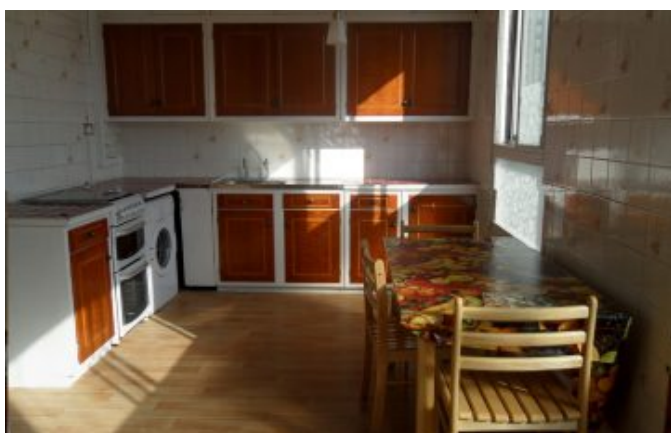

Lettings

1 Bedroom, Penfold Street, Edgware Road, London, NW8

FLATSHARE Bright single bedroom available in this four bedroom maisonette, sharing a good sized eat-in kitchen with living area, 3 piece bathroom and separate WC. Fantastic central location within walking distance of Oxford Street & the West End. Nearest stations are Marylebone and Edgware Road.